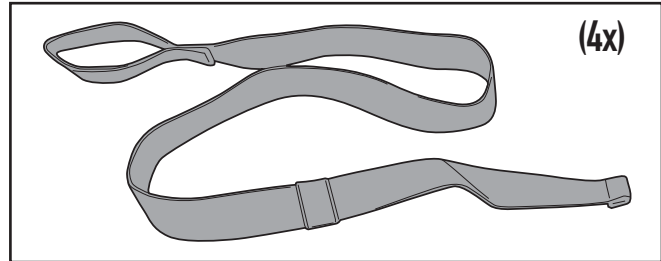

XS313

BORSA DA SELLA - SADDLE BAG - SAC DE SELLE
HECKTASCHE - BOLSA SILLÍN - BOLSA TRASEIRA

MAX VOLUME 20 lt	SIZES 210x260 280 300	RAIN COVER 	SHOULDER STRAP 	UNIVERSAL
CAPACITY 	SET TO SAFETY LOCK 	REFLECTIVE PARTS 	INNER POCKET 	FASTENING BELT

OK

NO

XS313

BORSA DA SELLA - SADDLE BAG - SAC DE SELLE
HECKTASCHE - BOLSA SILLÍN - BOLSA TRASEIRA