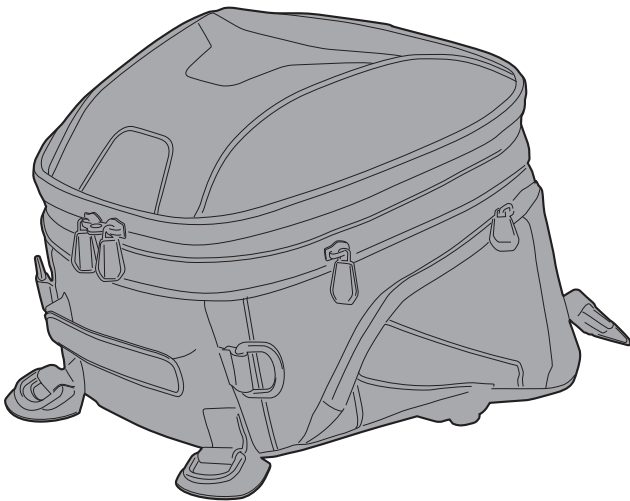

XS313

BORSA DA SELLA - SADDLE BAG - SAC DE SELLE
HECKTASCHE - BOLSA SILLÍN - BOLSA TRASEIRA

MAX VOLUME 20 lt	SIZES 210x260 280 300	RAIN COVER 	SHOULDER STRAP 	UNIVERSAL
CAPACITY 	SET TO SAFETY LOCK 	REFLECTIVE PARTS 	INNER POCKET 	FASTENING BELT

OK

NO

XS313

BORSA DA SELLA - SADDLE BAG - SAC DE SELLE
HECKTASCHE - BOLSA SILLÍN - BOLSA TRASEIRA