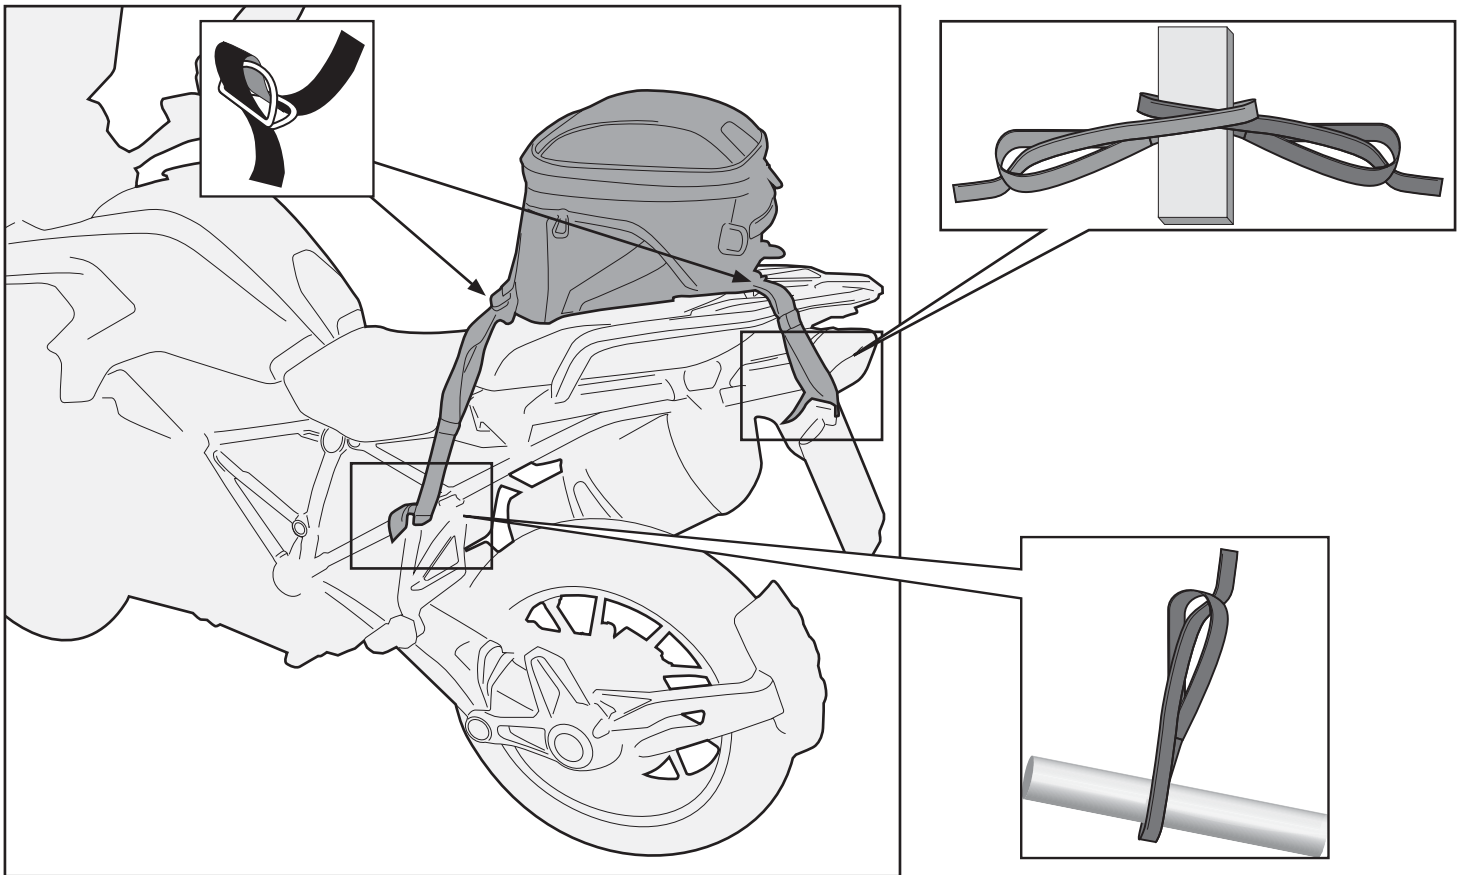

XS313

BORSA DA SELLA - SADDLE BAG - SAC DE SELLE
HECKTASCHE - BOLSA SILLÍN - BOLSA TRASEIRA

MAX VOLUME 20 lt	SIZES 210x260 280 300	RAIN COVER 	SHOULDER STRAP 	UNIVERSAL
CAPACITY 	SET TO SAFETY LOCK 	REFLECTIVE PARTS 	INNER POCKET 	FASTENING BELT